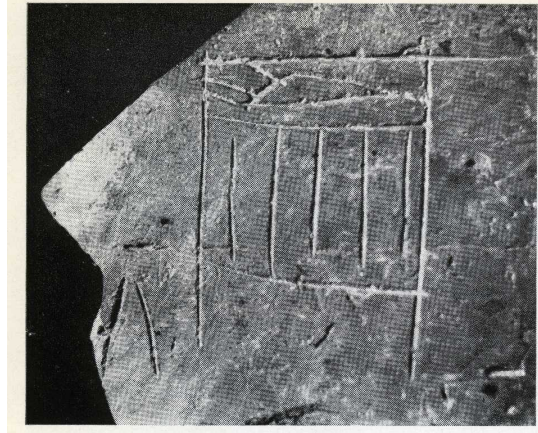

Yeivin, 1960

p. 195, fig. 2, pl. 24a